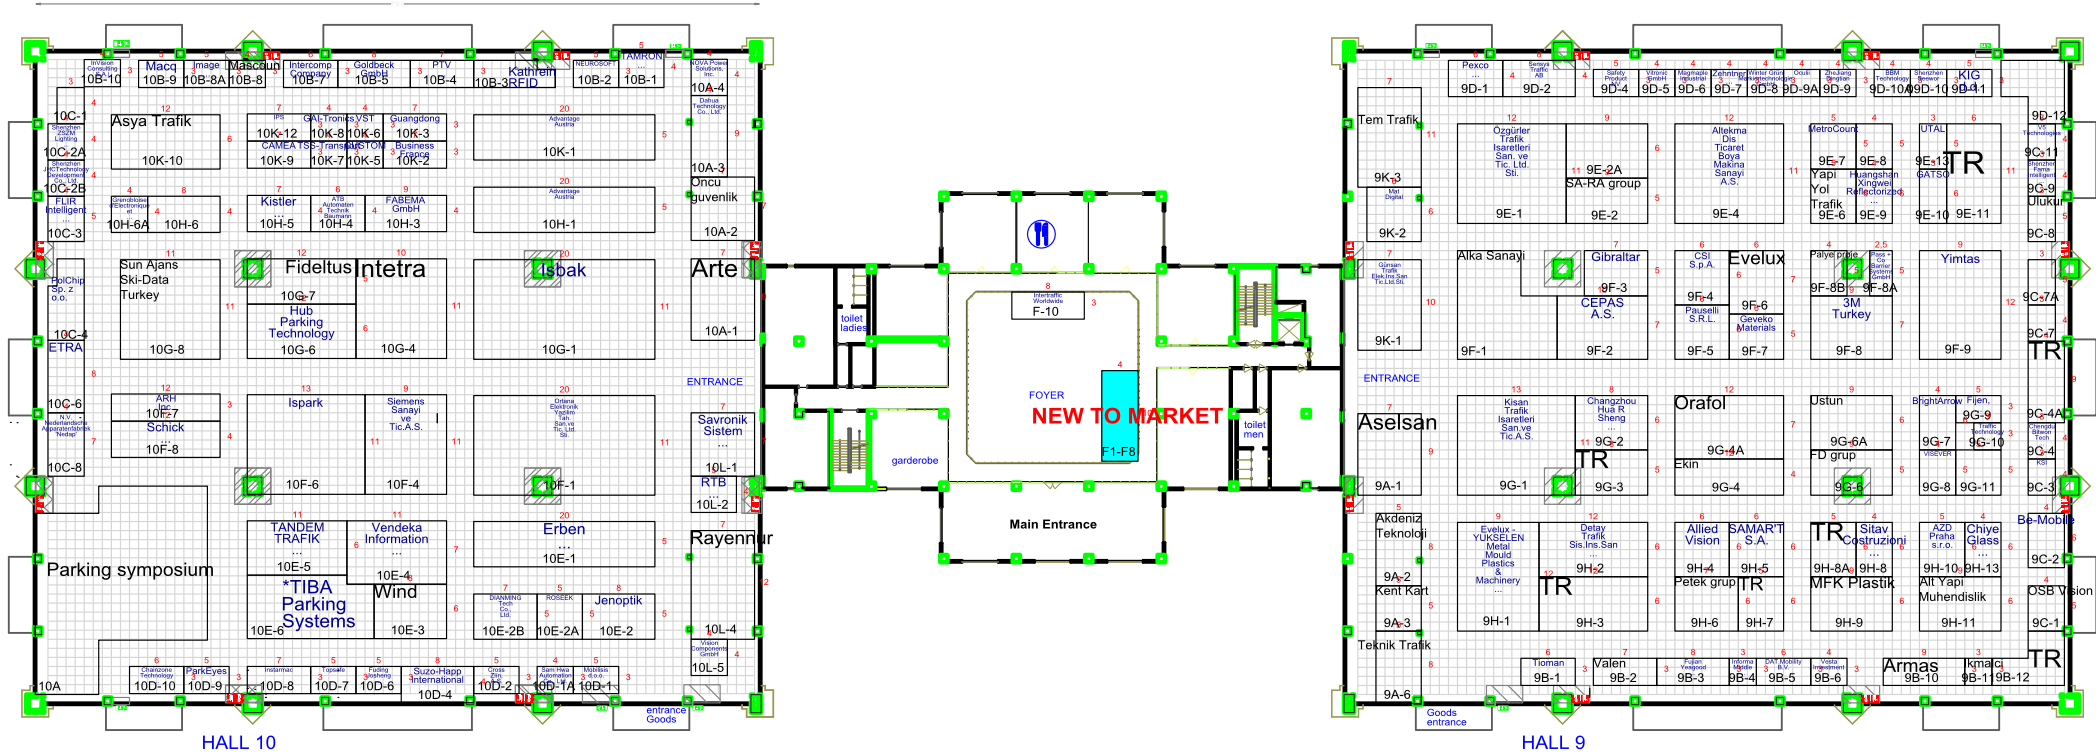

Provisional floor plan

For more information please contact Merve Atabay tel:+31 (0)6 15 469 122, m.atabay@rai.nl

Istanbul Exhibition Centre
27 - 29 May 2015

THIS FLOORPLAN IS SUBJECT TO CHANGE